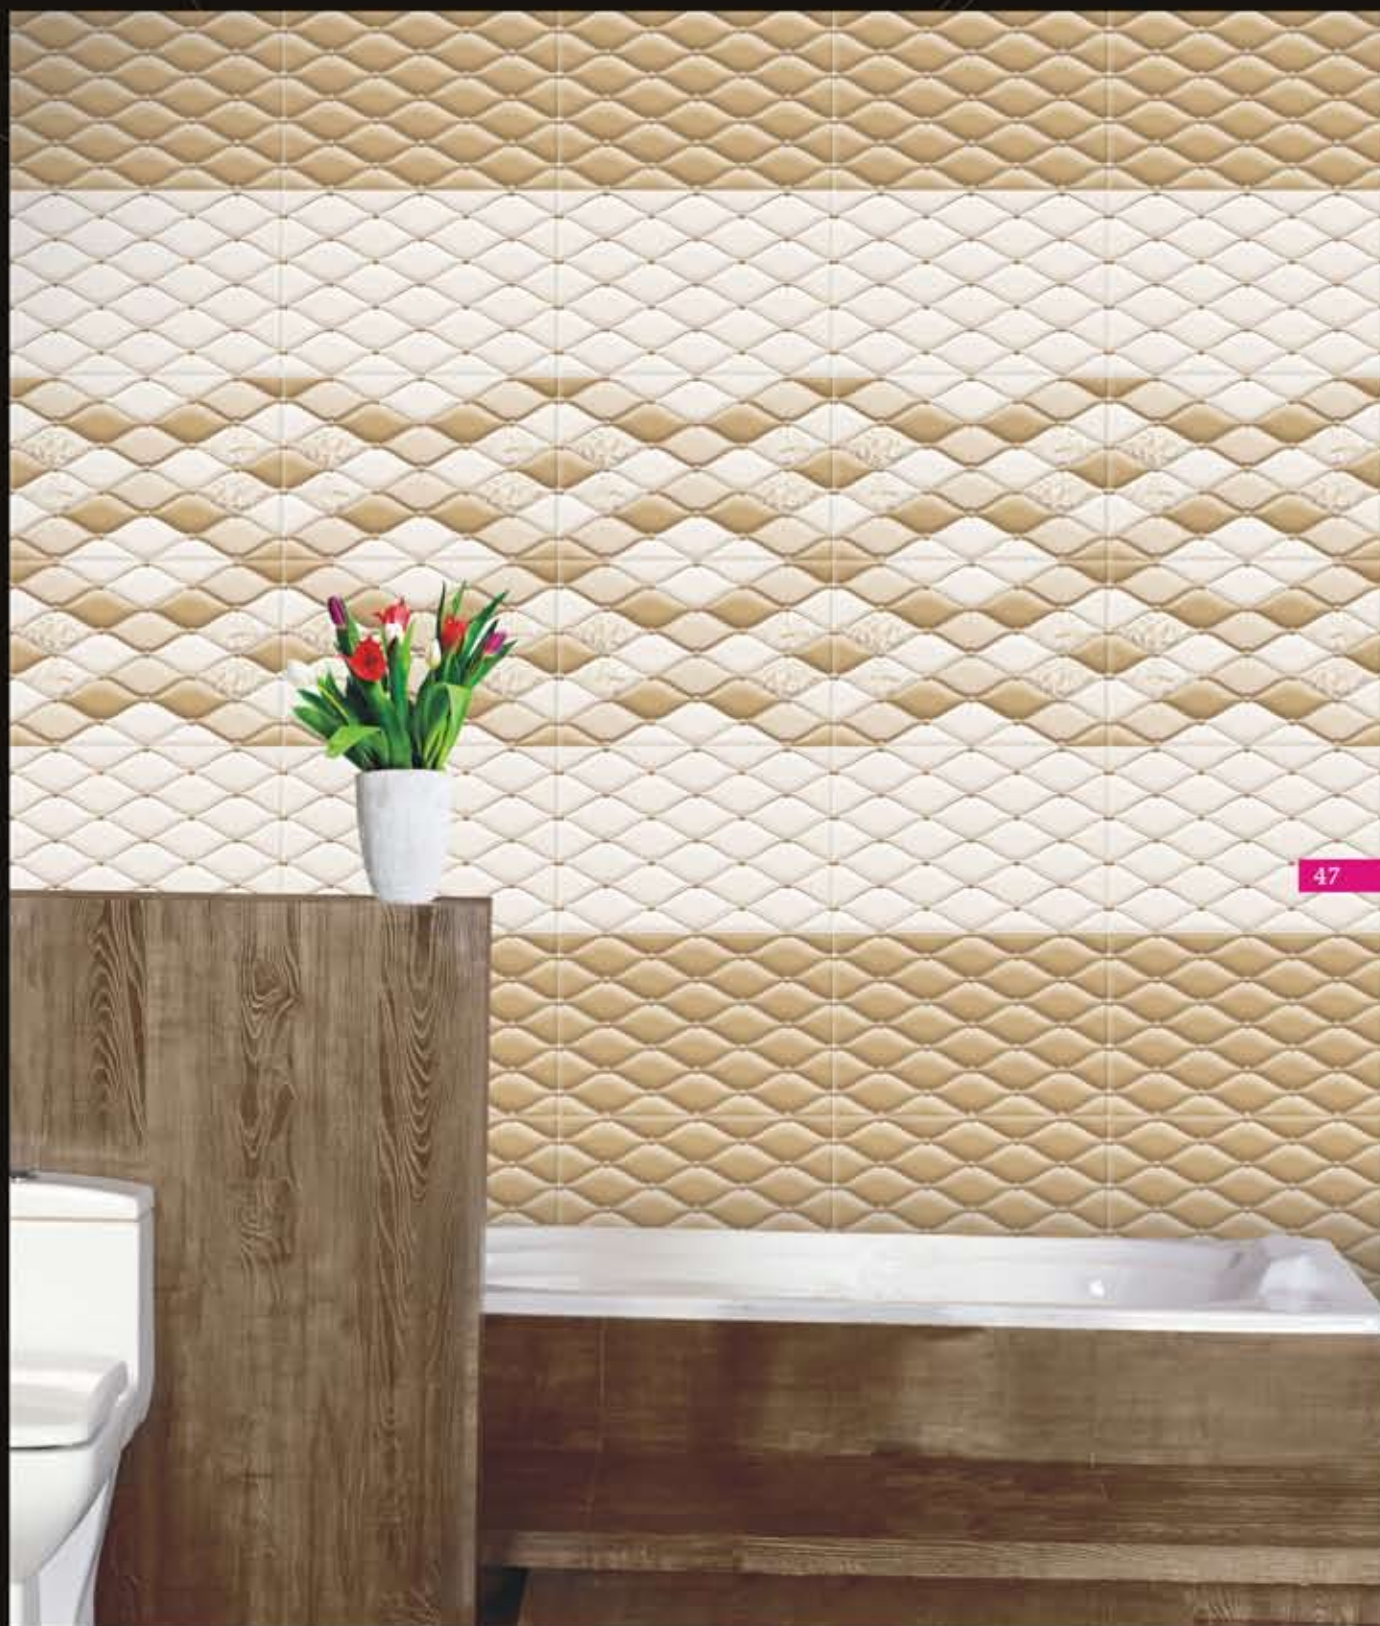

1085 HL

1085 D

1086 L

1086 HL

1086 D

GLOSSY

LIGHT | DARK | HIGHLIGHTER

digital
WALL TILES - 250X375MM